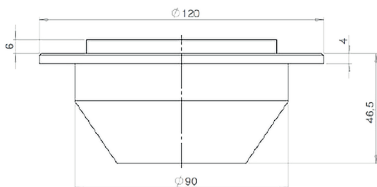

DIMENSIONS