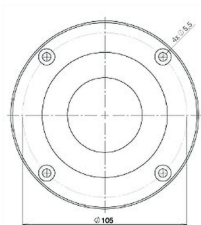

AIRPORT EQUIPMENT

FATO & TLOF LIGHTS

INSET LED LIGHTS

DIMENSIONS

SHALLOW BASE

01. ADVANTAGES

- Long lifetime >10 years
- Optimized light output due to patented optics concept
- Compact and low propulsion
- Maximum resistance
- 2-year warranty

02. APPLICATIONS

REFERENCE	VOLTAGE	COLOR
TLOF - G - AB	24V	Green
TLOF - G - MB	230V	Green
FATO - W - AB	24V	White
FATO - W - MB	230V	White
TLOF BASE	-	-
FATO BASE	-	-

03. CHARACTERISTICS

	TLOF	FATO
LUMINOUS		
Luminous source	Green LEDS	White LEDS
MTBF	100 000 hours	
ELECTRICAL		
Voltage	Available in 24V or 230V	
Operating temperature	-40°C to +55°C	
Consumption	< 6.5W	< 12.5W
Protection class	IP68	
MECHANICAL		
Mounting	Full flush or semi-flush	
Height / Width	52,5mm / 120mm	
ENVIRONMENTAL		
Humidity	100%	
Frost	-60°C	
Wind speed	240 Km/h	
CERTIFICATIONS		
CE	EN60947-1 CEI60364, NF C15-100 2014 / 35 / UE	
OACI	Annex 14, Volume I, Chapter 5	
Quality	ISO 9001 ; 2015	